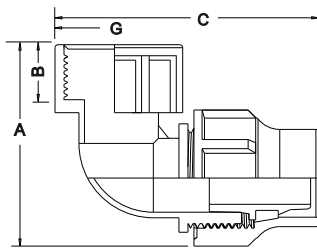

**ELBOW CONNECTION  
MALE THREADED  
ΓΩΝΙΑ ΠΑΚΟΡ ΑΡΣΕΝΙΚΗ**

SPECIFICATION - ΧΑΡΑΚΤΗΡΙΣΤΙΚΑ					
CODE ΚΩΔΙΚΟΣ	∅	Dimensions - (mm) - Διαστάσεις			
		A	B	C	G(inch)
3294/0161	16 X 1/2"	54,5	15,0	75,5	1/2"
3294/0162	16 X 3/4"	58,0	16,5	81,0	3/4"
3294/0163	16 X 1"	60,5	18,0	82,5	1"
3294/0201	20 X 1/2"	54,5	15,0	75,5	1/2"
3294/0202	20 X 3/4"	58,0	16,5	81,0	3/4"
3294/0203	20 X 1"	60,5	18,0	82,5	1"
3294/0251	25 X 1/2"	59,0	15,0	75,5	1/2"
3294/0252	25 X 3/4"	63,0	16,0	81,0	3/4"
3294/0253	25 X 1"	65,5	17,5	85,0	1"
3294/0321	32 X 1/2"	76,0	15,0	95,0	1/2"
3294/0322	32 X 3/4"	80,0	16,0	93,0	3/4"
3294/0323	32 X 1"	82,0	17,5	98,0	1"
3294/0324	32 X 1 1/4"	89,0	24,5	99,0	1 1/4"

**ELBOW CONNECTION  
FEMALE THREADED  
ΓΩΝΙΑ ΠΑΚΟΡ ΘΗΛΥΚΗ**

SPECIFICATION - ΧΑΡΑΚΤΗΡΙΣΤΙΚΑ					
CODE ΚΩΔΙΚΟΣ	∅	Dimensions - (mm) - Διαστάσεις			
		A	B	C	G(inch)
3296/0161	16 X 1/2"	58,0	17,0	79,0	1/2"
3296/0162	16 X 3/4"	61,0	19,0	83,5	3/4"
3296/0163	16 X 1"	62,5	20,5	85,5	1"
3296/0201	20 X 1/2"	58,0	17,0	79,0	1/2"
3296/0202	20 X 3/4"	61,0	19,0	83,5	3/4"
3296/0203	20 X 1"	62,5	20,5	87,0	1"
3296/0251	25 X 1/2"	63,0	17,0	81,0	1/2"
3296/0252	25 X 3/4"	66,0	19,5	85,5	3/4"
3296/0253	25 X 1"	68,0	20,5	87,0	1"
3296/0322	32 X 3/4"	84,0	18,0	96,0	3/4"
3296/0323	32 X 1"	85,0	21,5	104,0	1"